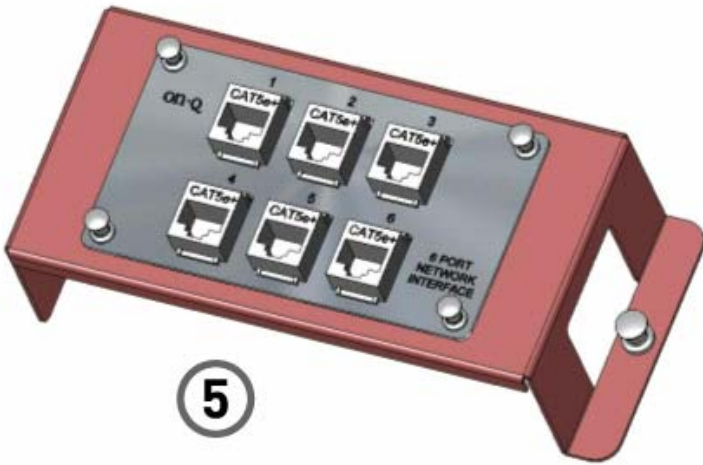

Bottom View,
Vue Inférieure,
Visión Inferior

Bottom View,
Vue Inférieure,
Visión Inferior

on·Q

legrand

301 Fulling Mill Road, Suite G
Middletown, PA 17057
Phone (800) 321-2343 / Fax (717) 702-2546
www.onqlegrand.com

6-Port Patch Panel
Panneau de raccordement à 6 ports
Panel interconexión de 6 puertos

Doc. #1507036 Rev O
© Copyright 2006 by On·Q/Legrand
All Rights Reserved

on·Q

legrand

301 Fulling Mill Road, Suite G
Middletown, PA 17057
Phone (800) 321-2343 / Fax (717) 702-2546
www.onqlegrand.com

6-Port Patch Panel
Panneau de raccordement à 6 ports
Panel interconexión de 6 puertos

Doc. #1507036 Rev O
© Copyright 2006 by On·Q/Legrand
All Rights Reserved