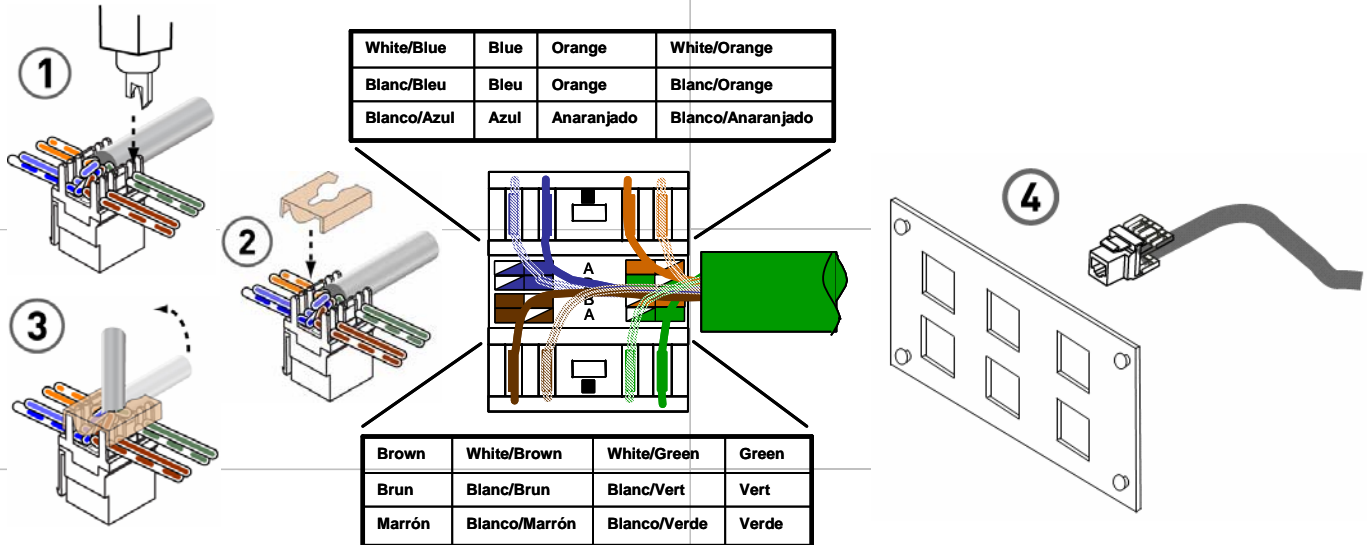

Bottom View,
Vue Inférieure,
Visión Inferior

Bottom View,
Vue Inférieure,
Visión Inferior

on·Q

legrand

301 Fulling Mill Road, Suite G
Middletown, PA 17057
Phone (800) 321-2343 / Fax (717) 702-2546
www.onqlegrand.com

6-Port Patch Panel
Panneau de raccordement à 6 ports
Panel interconexión de 6 puertos

Doc. #1507036 Rev O
© Copyright 2006 by On·Q/Legrand
All Rights Reserved

on·Q

legrand

301 Fulling Mill Road, Suite G
Middletown, PA 17057
Phone (800) 321-2343 / Fax (717) 702-2546
www.onqlegrand.com

6-Port Patch Panel
Panneau de raccordement à 6 ports
Panel interconexión de 6 puertos

Doc. #1507036 Rev O
© Copyright 2006 by On·Q/Legrand
All Rights Reserved