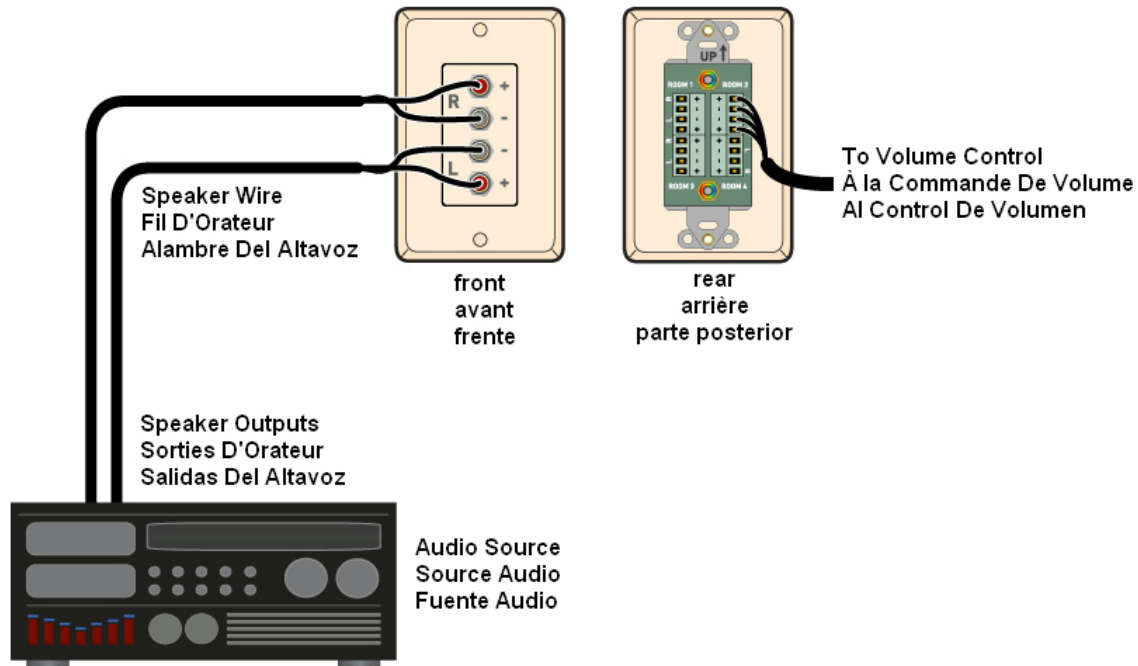

Doc. #1507062 Rev O
© Copyright 2006 by On·Q/Legrand
All Rights Reserved

on·Q

legrand

301 Fulling Mill Road, Suite G
Middletown, PA 17057
Phone (800) 321-2343 / Fax (717) 702-2546
www.onqlegrand.com

4-Location Speaker Outlet
Prise de haut-parleurs pour 4 emplacements
Placa de altavoces para 4 sitios